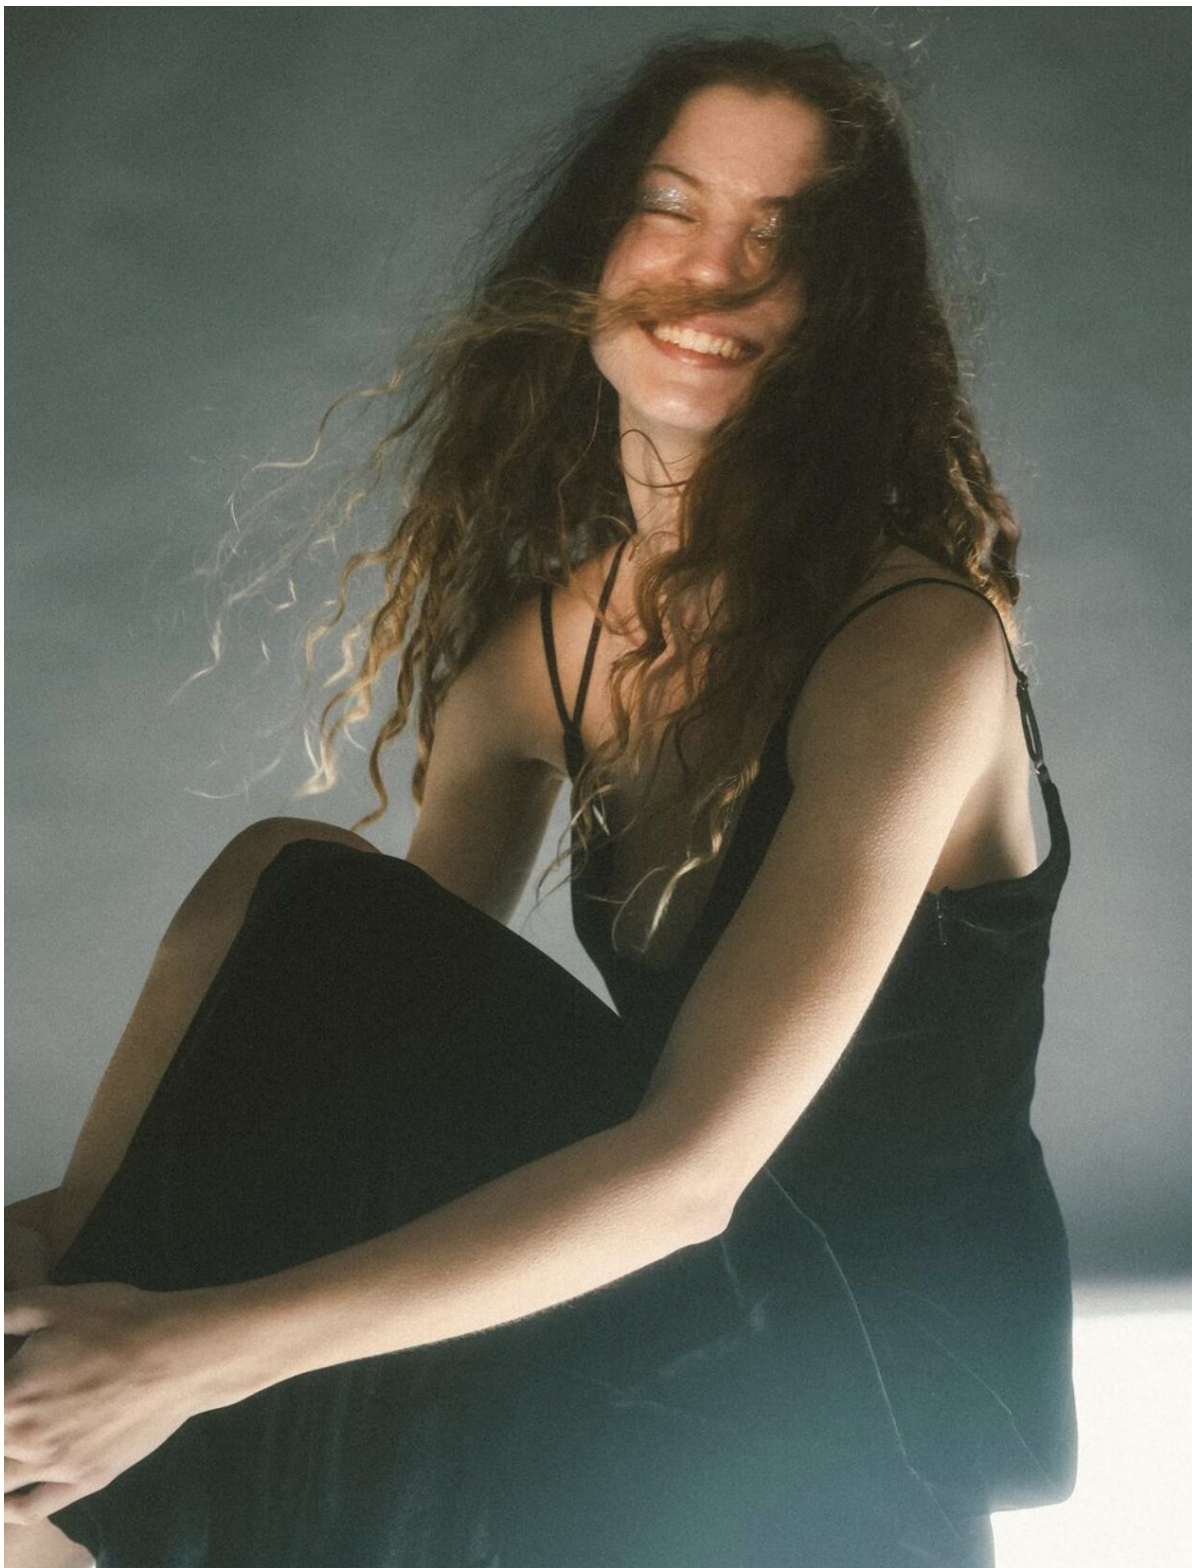

HANNAH FLYNN

height 5'9.5 · bust 31.5" · waist 23.5" · hips 34.5" · dress 36 EU/6 US/8 UK
shoes size 39 EU/8 US/6 UK · hair light brown · eyes blue