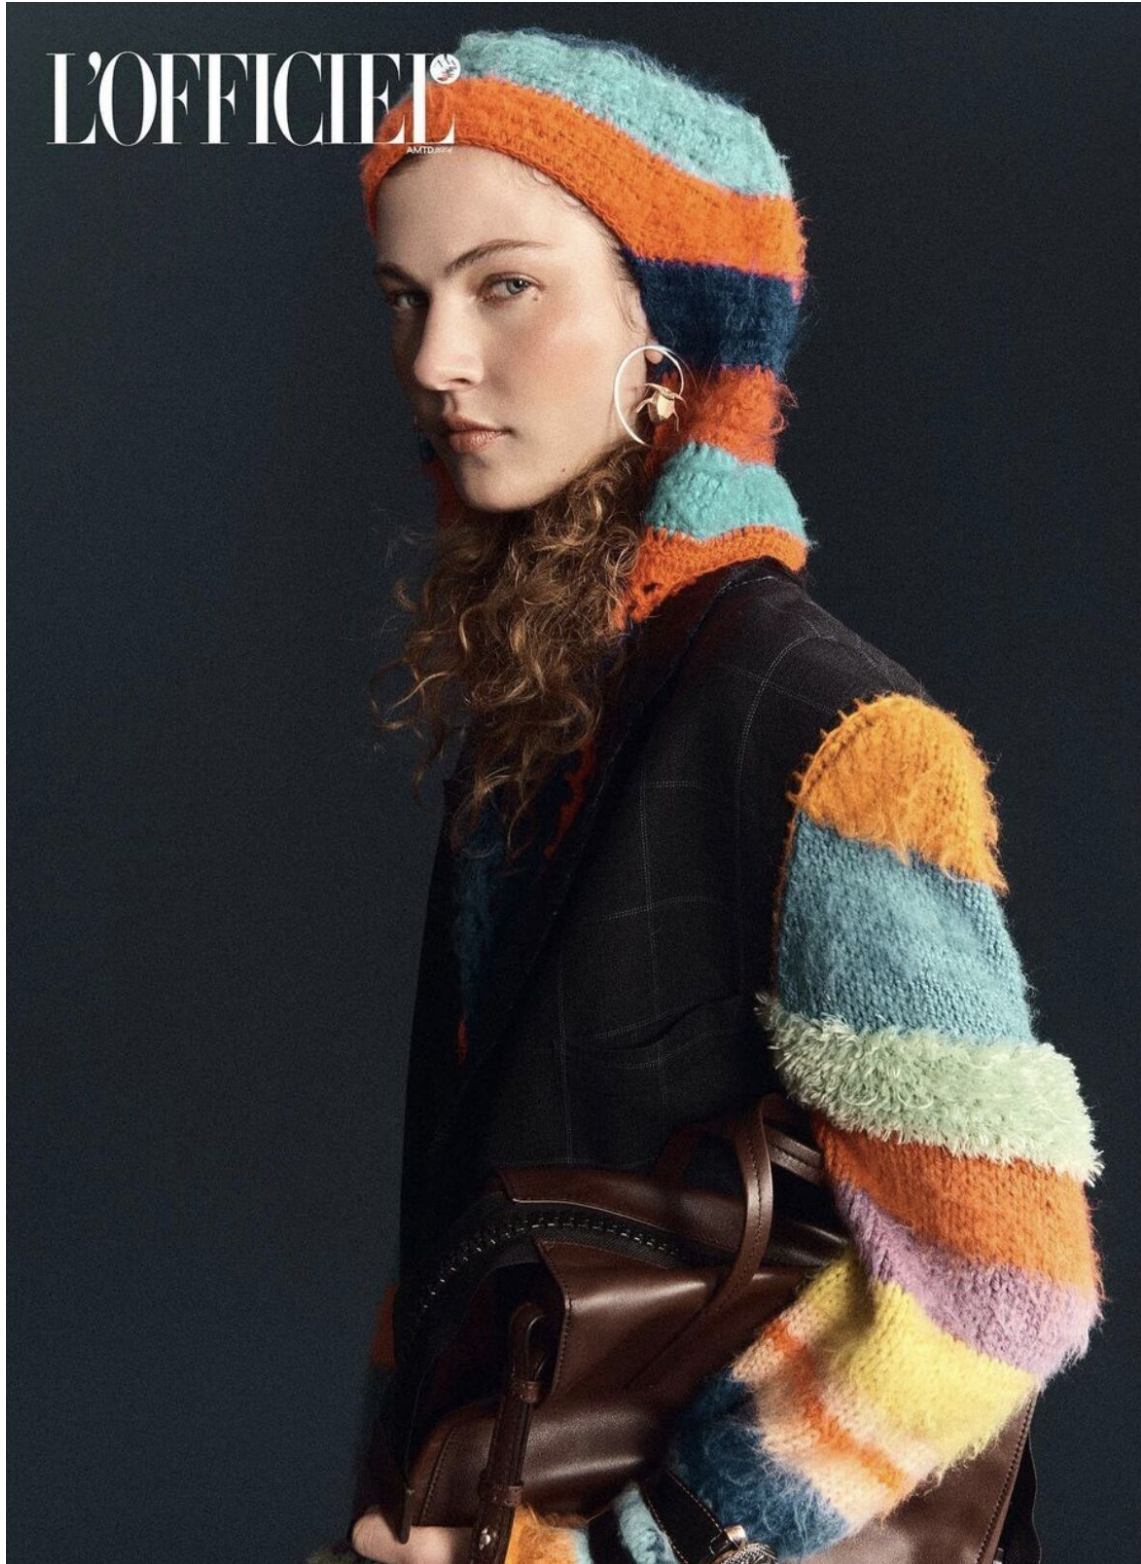

HANNAH FLYNN

height 5'9.5" · bust 31.5" · waist 23.5" · hips 34.5" · dress 36 EU/6 US/8 UK
shoes size 39 EU/8 US/6 UK · hair light brown · eyes blue